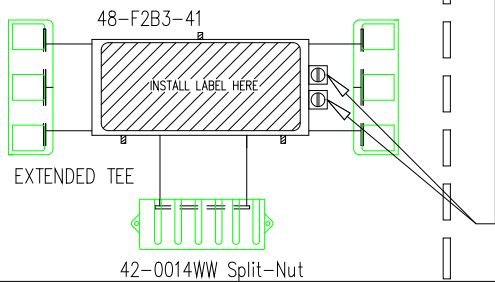

3 FOOT 15 AMP POWER CORD

Include Two (2) Ground Lugs on Pure Heat Product

90 DEGREES  
AMBER Indicator Light

TEE  
HEATER  
1.5kW @ 120V

26-0016MPWS

PRESSURE  
SWITCH  
34-0148A

**HYDRO-QUIP**  
CORONA, CA (909) 273-7575

Manufacture Notes:

Dwg. No.  
**BT-12AA-DF**

Drawn BH	Rev 3
Date 09.23.04	
Diagram No. <b>1291</b>	

Wire Color Code	
B - Black	G - Green
Br - Brown	Bl - Blue
R - Red	V - Violet
O - Orange	W - White
Y - Yellow	Gr - Gray