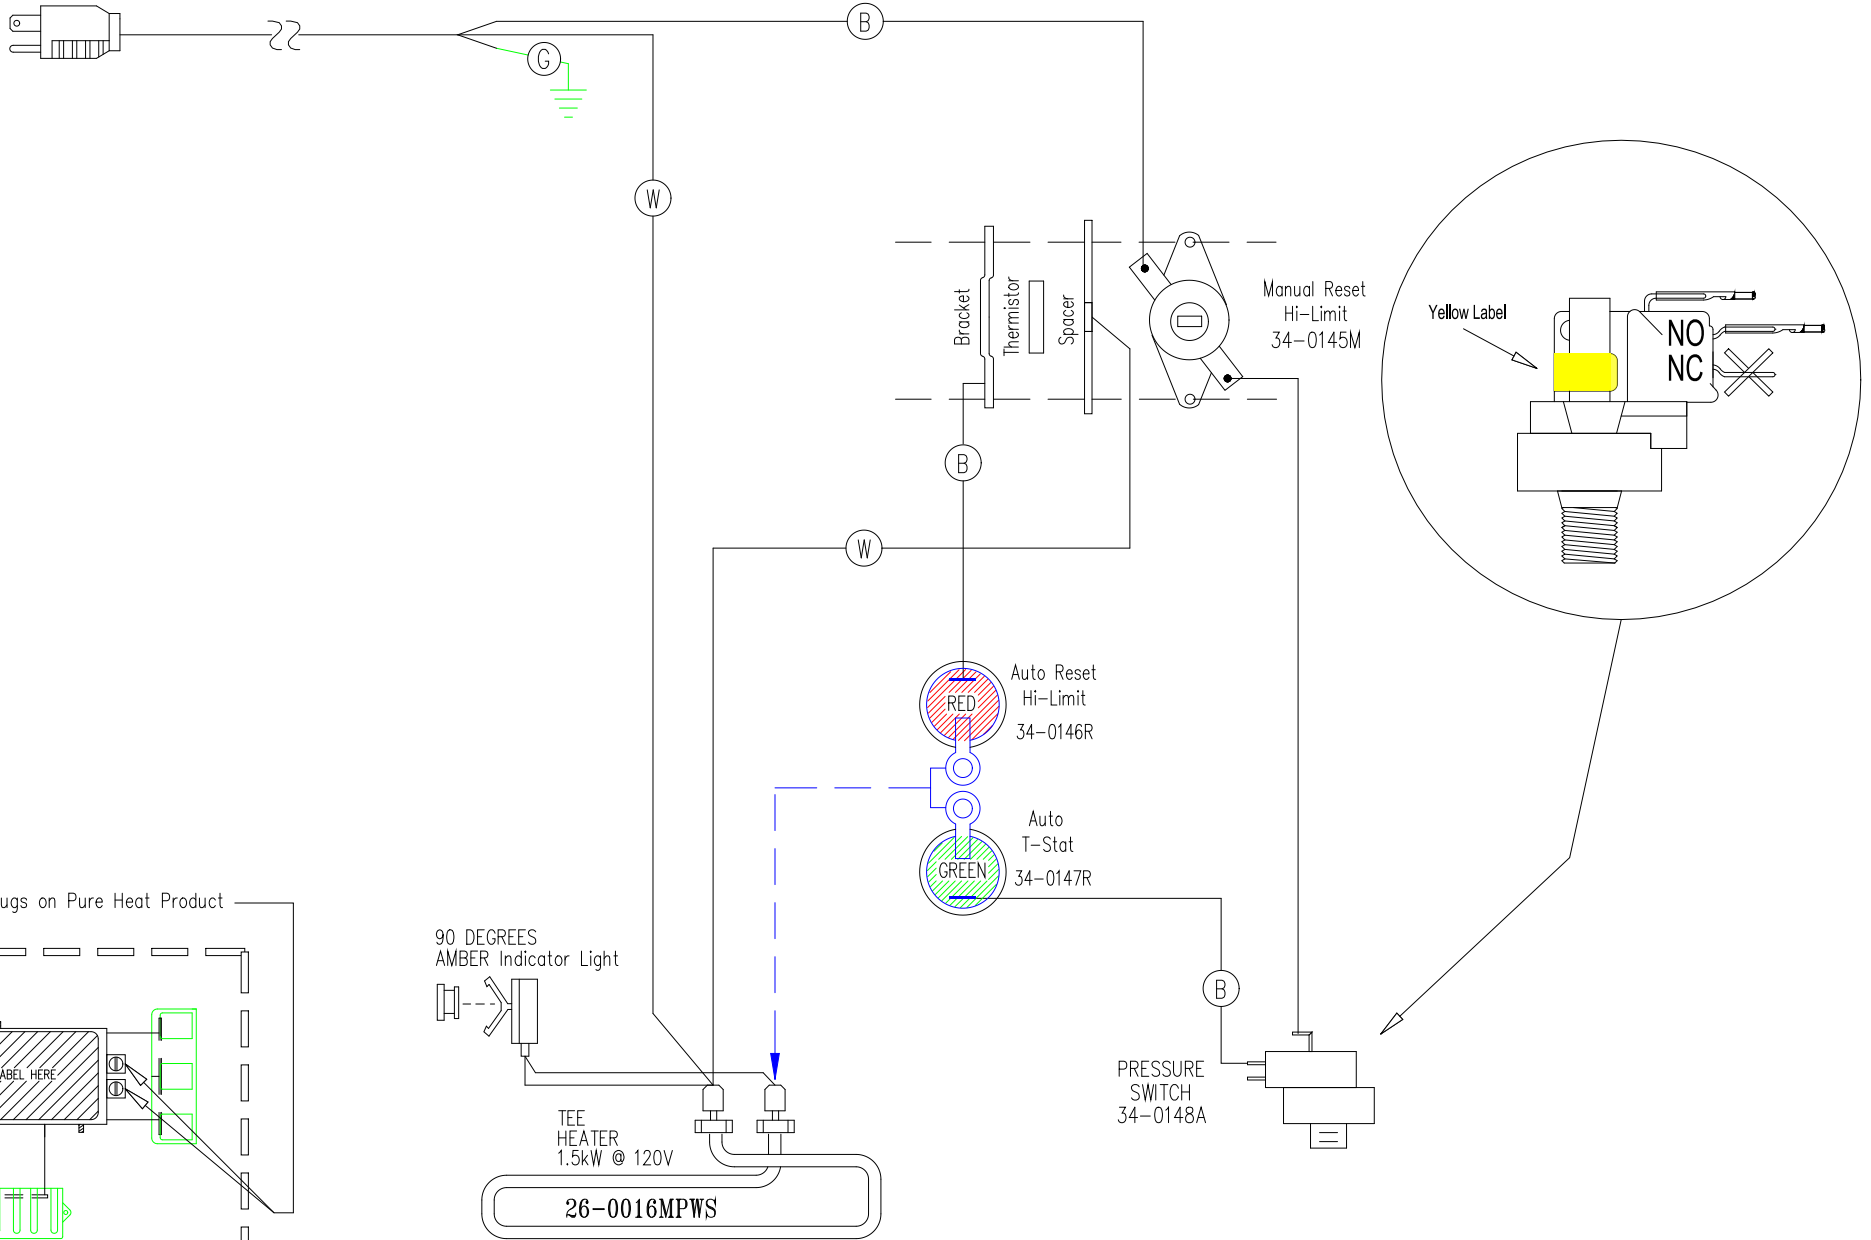

3 FOOT 15 AMP POWER CORD

Include Two (2) Ground Lugs on Pure Heat Product

90 DEGREES  
AMBER Indicator Light

TEE  
HEATER  
1.5kW @ 120V

26-0016MPWS

PRESSURE  
SWITCH  
34-0148A

**HYDRO-QUIP**  
CORONA, CA (909) 273-7575

Manufacture Notes:

Dwg. No.  
**BT-12AA-DF**

Drawn BH	Rev 3
Date 09.23.04	
Diagram No. <b>1291</b>	

Wire Color Code	
B - Black	G - Green
Br - Brown	Bl - Blue
R - Red	V - Violet
O - Orange	W - White
Y - Yellow	Gr - Gray